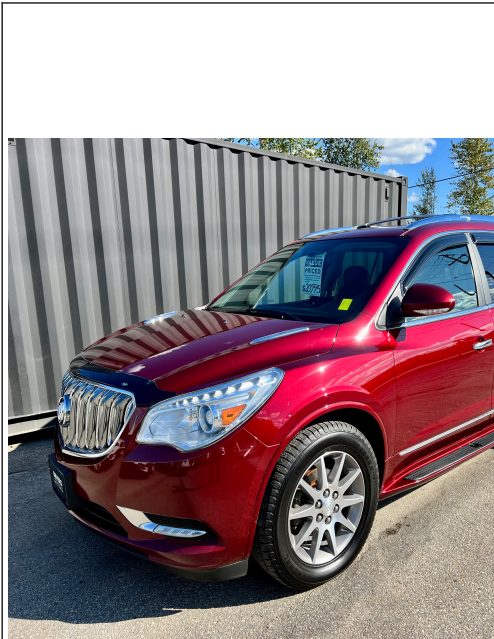

2016 Buick Enclave

Stock#	Transmission	Door	Exterior	Interior	Engine	Odometer
UT2247	Automatic	4-door	Crimson Red Tintcoat	Black	4	163,000 Kms

FEATURES & OPTIONS

Driver Air Bag, Passenger Air Bag, Front Side Air Bag, Front Head Air Bag, Rear Head Air Bag, Climate Control, Multi-Zone A/C, A/C, Rear A/C, Security System, AM/FM Stereo, CD Player, ABS, 4-Wheel Disc Brakes, Cruise Control, Rear Defrost, Child Safety Locks, All Wheel Drive, V6 Cylinder Engine, Floor Mats, Gasoline Fuel, Keyless Entry, Power Door Locks, Heated Mirrors, Power (s), Navigation System, Sun/Moonroof, Running Boards/Side Steps, 3rd Row Seat, Power Driver Seat, Power Passenger Seat, Pass-Through Rear Seat, Leather Seats, Bucket Seats, Power Steering, Adjustable Steering Wheel, Tires - Front All-Season, Tires - Front Performance, Tires - Rear All-Season, Tires - Rear Performance, Temporary Spare Tire, Traction Control, 6-Speed A/T, Aluminum Wheels, Chrome Wheels, Power Windows, Intermittent Wipers, A/T, Panoramic Sun/Moonroof, Premium Sound System, Rear Bucket Seats, Satellite Radio, MP3 Player, Heated Front Seat(s), Privacy Glass, Steering Wheel Audio Controls, Rear Seat Audio Controls, HID headlights, Automatic Headlights, Luggage Rack, Auto-Dimming Rearview Mirror, Integrated Turn Signal Mirrors, Driver Vanity Mirror, Passenger Vanity Mirror, Driver Illuminated Vanity Mirror, Passenger Illuminated Visor Mirror, Mirror Memory, Rear Parking Aid, Driver Adjustable Lumbar, Passenger Adjustable Lumbar, Seat Memory, Leather Steering Wheel, Remote Trunk Release, Tow Hitch, Tire Pressure Monitor, Universal Garage Door Opener, Wheel Locks, Bluetooth Connection, Telematics, Entertainment System, Remote Engine Start, Back-Up Camera, Power Liftgate, Stability Control, Auxiliary Audio Input, Cargo Shade, Navigation from Telematics, Rear Bench Seat, Passenger Air Bag Sensor, Blind Spot Monitor, Lane Departure Warning, Heated Steering Wheel, Cross-Traffic Alert, WiFi Hotspot, Front Collision Warning, Requires Subscription,